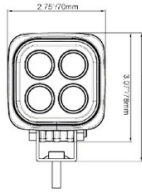

Dura Mini Compact LED Work Light