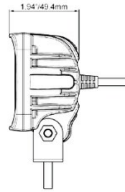

Dura Mini Compact LED Work Light